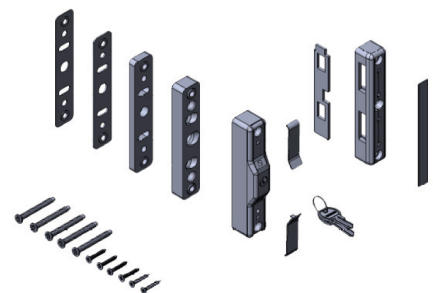

- ▢ High protection for the window and doors. This system is ideal for children rooms, kindergartens, hotels, or student accommodation.
- ▢ Easy montage and can be used in aluminum, wood or pvc window&doors.
- ▢ Easy to operate thanks to special lock.

**Technical Drawing**

**Installation**

**Product Code and Description**

T-90015-00-0-7 Security Lock with Hook