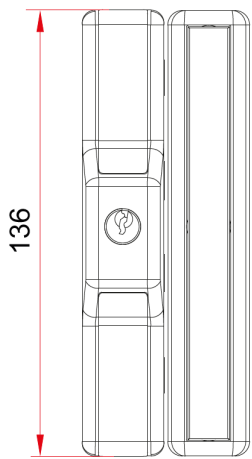

**Technical Drawing**

**Installation**

**Product Code and Description**

T-90015-00-0-7 Security Lock with Hook