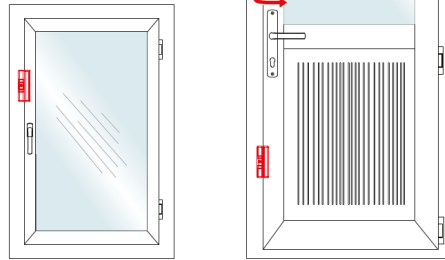

- ▢ High protection for the window and doors. This system is ideal for children rooms, kindergartens, hotels, or student accommodation.
- ▢ Easy montage and can be used in aluminum, wood or pvc window&doors.
- ▢ Easy to operate thanks to special lock.

**Technical Drawing**

**Installation**

**Product Code and Description**

T-90015-00-0-7 Security Lock with Hook