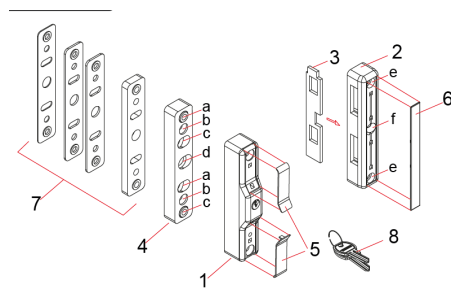

- ▢ High protection for the window and doors. This system is ideal for children rooms, kindergartens, hotels, or student accommodation.
- ▢ Easy montage and can be used in aluminum, wood or pvc window&doors.
- ▢ Easy to operate thanks to special lock.

**Technical Drawing**

**Installation**

**Product Code and Description**

T-90015-00-0-7 Security Lock with Hook