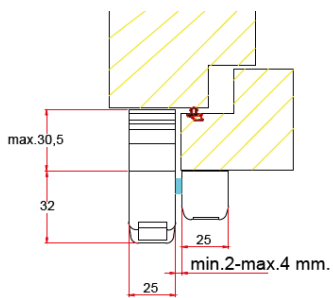

**Technical Drawing**

**Installation**

**Product Code and Description**

T-90015-00-0-7 Security Lock with Hook