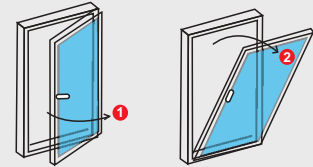

www.tgpsystems.com

Peace of mind!

Intelligent solutions for your comfort.

“ More security for your child! ”

Estimated 4000 children under the age of 15 are injured by falling out of windows each year. To help reduce the amount of incidents involving people, especially children, falling out of windows we have introduced an innovative product TGP Tilt First system.

Tilt & Turn System

1. Turn position; completely open.
2. Tilt position.

This system is ideal for children rooms, kindergartens, hotels, student accommodation . It also provides an added benefit of extra security, thanks to tilt from bottom and lockable window handle.

Tilt First (Tilt Before Turn) System

1. Tilt Position; Ventilation position, restricted to the outdoors (if you have lockable handle with profile cylinder, it is blocked)
2. Turn position (if you have lockable handle, only with key you can come to turn position)

If you prefer to use TGP *fora* lockable handle with profile cylinder, T-40001-40-0-7 this way window can not be opened completely. It will prevent the possibility of changing from tilting to turning. The window handle can only come to turning position with the handle key.