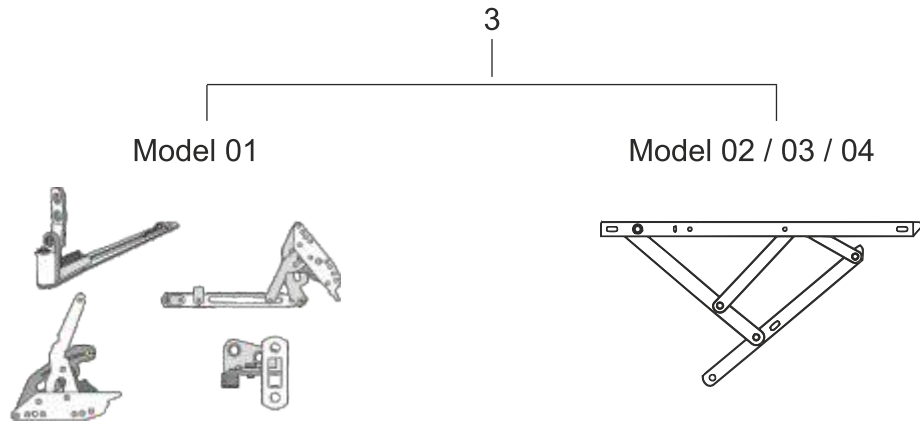

| Product Name | MV/ML | Code | |
|--|----------------|--------------------|---------------------------------|
| 1 Gears | | | |
| FFB | Forend | MV | 15mm |
| 210 | 210 | 1 | T-20000-02-0-1 |
| 180 - 280 | 280 | 1 | T-20000-03-0-1 |
| 281 - 400 | 400 | 2 | T-20000-04-0-1 |
| 401 - 600 | 600 | 2 | T-20000-06-0-1 |
| 601 - 800 | 800 | 2 | T-20000-08-0-1 |
| 801 - 1000 | 1000 | 3 | T-20000-10-0-1 |
| 1001 - 1200 | 1200 | 3 | T-20000-12-0-1 |
| 1201 - 1400 | 1400 | 4 | T-20000-14-0-1 |
| 1401 - 1600 | 1600 | 4 | T-20000-16-0-1 |
| 1601 - 1800 | 1800 | 4 | T-20000-18-0-1 |
| 1801 - 2000 | 2000 | 4 | T-20000-20-0-1 |
| 2 Locking Plate Acc. to profile | | | |
| 3 Outward Hinges | | | |
| | | Weight (kg) | Max. Height (mm) |
| | | | Max. Width(mm) |
| | | | Opening Angle (+/- 2.5°) |
| Side Hung Friction Hinge, 12" | OC-01-31-0-304 | 18 | 1200 |
| Side Hung Friction Hinge, 16" | OC-01-41-0-304 | 20 | 1200 |
| Side Hung Concealed Hinge | OC-02-00-0-D | 16 | 1200 |
| Side Hung Friction Hinge, standard, 12" | OC-03-31-0-304 | 22 | 1200 |
| Side Hung Friction Hinge, standard, 16" | OC-03-41-0-304 | 24 | 1200 |
| Side Hung Friction Hinge, fire escape, 12" | OC-03-31-0-304 | 22 | 1200 |
| Side Hung Friction Hinge, fire escape, 16" | OC-03-41-0-304 | 24 | 1200 |
| Top Hung Friction Hinge, standard, 10" | OC-04-26-0-304 | 16 | 400 |
| Top Hung Friction Hinge, standard, 12" | OC-04-31-0-304 | 20 | 550 |
| Top Hung Friction Hinge, standard, 16" | OC-04-41-0-304 | 21 | 780 |
| 4 Outward Handles | | | |
| Outward Handle | OC-04-00-0-7 | | |
| Outward Handle with lock | OC-04-00-S-7 | | |