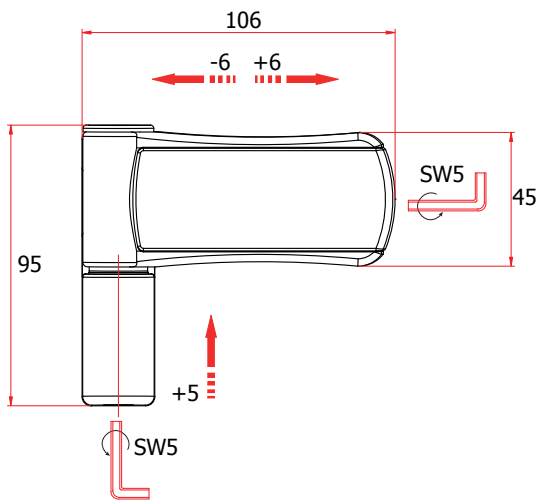

Strength
Reliability
Security

Intelligent Solutions For Your Comfort

Order
Catalog

TGP *forza* PVC Door Hinge - 3D 105 XL Adjustable
TGP *forza* Петля 3D

Product Name	Pcs./Box	Code	Pcs./Palette
TGP 3D Hinges, Dark Brown RAL 8022	24	T-00341-11-0-5	1440
TGP 3D Hinges, Brown RAL 8017	24	T-00341-11-0-7	1440

TGP *forza* PVC Door Hinge - 3D Adjustable
TGP *forza* Петля 3D

Product Name	Pcs./Box	Code	Pcs./Palette
TGP 3D Hinges, Dark Brown RAL 8022	24	T-00310-11-0-5	1440
TGP 3D Hinges, Brown RAL 8017	24	T-00310-11-0-55	1440
TGP 3D Hinges, Light Brown RAL 8003	24	T-00310-11-0-56	1440
TGP 3D Hinges, White RAL 9016	24	T-00310-11-0-7	1440