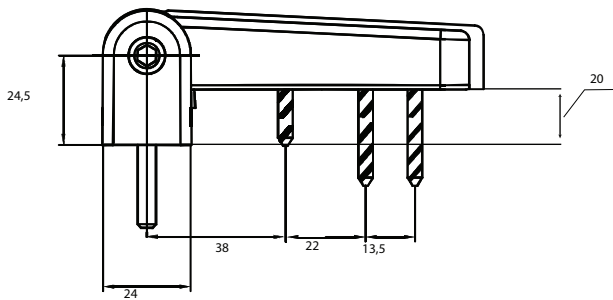

Strength
Reliability
Security

Intelligent Solutions For Your Comfort

Order
Catalog

TGP *forza* PVC Door Hinge - 3D 105 XL Adjustable
TGP *forza* Петля 3D

Product Name	Pcs./Box	Code	Pcs./Palette
TGP 3D Hinges, Dark Brown RAL 8022	24	T-00341-11-0-5	1440
TGP 3D Hinges, Brown RAL 8017	24	T-00341-11-0-7	1440