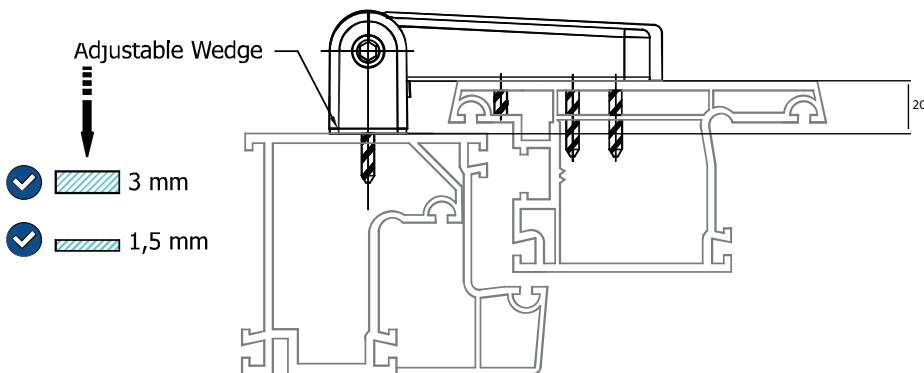

Strength
Reliability
Security

Intelligent Solutions For Your Comfort

Order
Catalog

TGP *forza* PVC Door Hinge - 3D 105 XL Adjustable
TGP *forza* Петля 3D

Product Name	Pcs./Box	Code	Pcs./Palette
TGP 3D Hinges, Dark Brown RAL 8022	24	T-00341-11-0-5	1440
TGP 3D Hinges, Brown RAL 8017	24	T-00341-11-0-7	1440