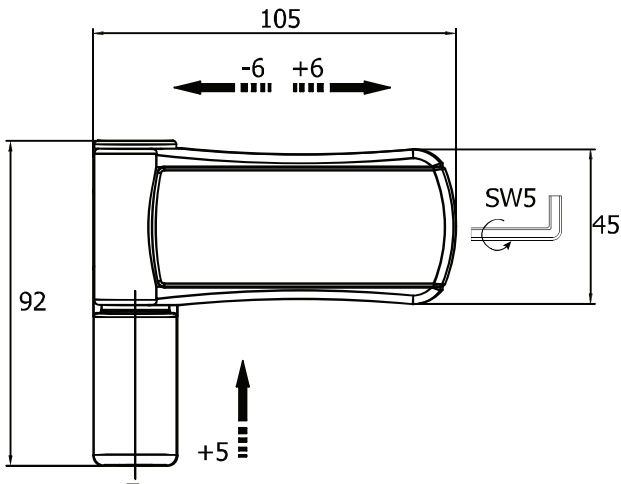

Strength
Reliability
Security

Intelligent Solutions For Your Comfort

Order
Catalog

TGP *forza* PVC Door Hinge - 3D 105 XL Adjustable
TGP *forza* Петля 3D

Product Name	Pcs./Box	Code	Pcs./Palette
TGP 3D Hinges, Dark Brown RAL 8022	24	T-00341-11-0-5	1440
TGP 3D Hinges, Brown RAL 8017	24	T-00341-11-0-7	1440